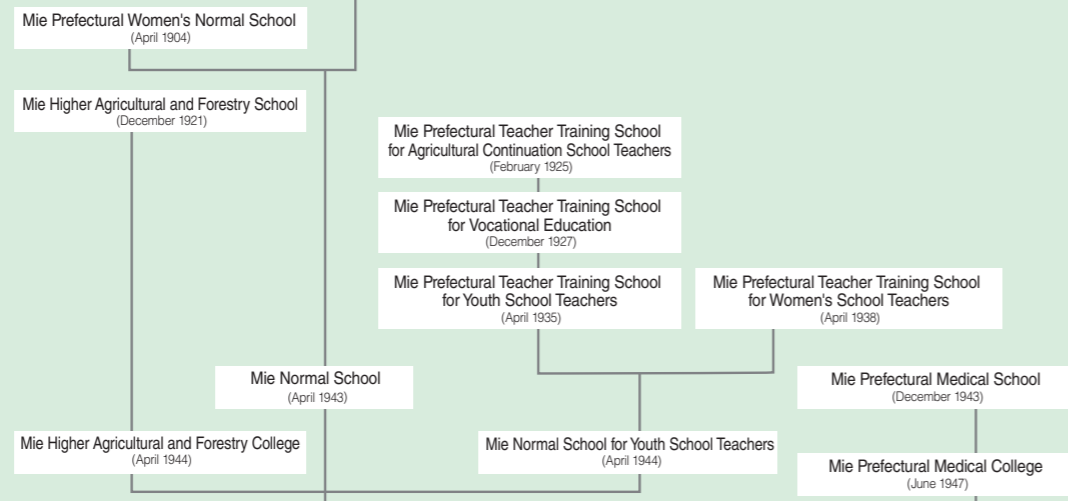

Historical chart

1874

1912

1945

1949

May 31, 1949	Mie University
May 31, 1949	Faculty of Liberal Arts (Elementary school teacher training course, Junior High School teacher training course) Faculty of Agriculture (Agriculture, Agricultural Engineering, Forestry, Food Processing)
May 31, 1949	University Library Faculty of Liberal Arts (Kindergarten, Elementary school, Junior High School, High school) Faculty of Agriculture (Experimental Farm, Experimental Forest)
April 1, 1951	Special Course (Agriculture)
March 31, 2009 Closed	
April 1, 1966	Graduate Schools of Agriculture (Master Course)
September 30, 1989 closed	
April 1, 1966 renamed	Faculty of Education
April 1, 1966	One-Year Graduate Course (Education)
March 31, 1989 closed	
April 1, 1966	Faculty of Education (A training course for teachers of schools for disabled children)
April 1, 1969	Faculty of Engineering (Mechanical Engineering, Electronic Engineering)
May 1, 1972 transferred	Faculty of Medicine (School of Medicine) (transferred from Mie Prefectural University)
May 1, 1972 transferred	Faculty of Fisheries (School of Fisheries) (transferred from Mie Prefectural University)
March 31, 1992 closed	
April 1, 1973	School for the Mentally Handicapped
October 1, 1973 transferred	University Hospital (transferred from Mie Prefectural University)
April 1, 1974	School of Nursing
March 31, 1991 closed	

April 1, 1975

April 1, 1976

April 18, 1977

April 1, 1978

April 1, 1979

March 31, 2003 closed

April 1, 1979 Attached Facility for Graduate School of Bioresources

April 1, 2006

April 1, 1979

April 1, 1983

May 21, 1987 reorganized

October 1, 1987

April 1, 1988

October 1, 1988

March 31, 2000 closed

April 1, 1989

April 1, 1991

April 1, 1992

April 1, 1995

April 1, 1996

April 11, 1999