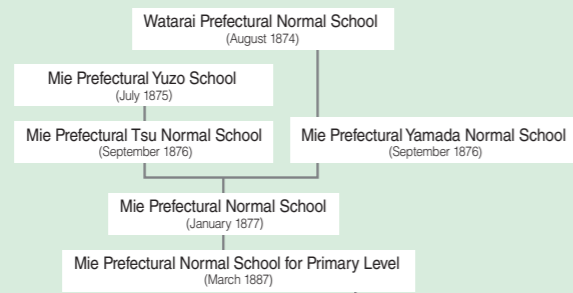

Historical chart

1874

Sansui Kaikan, Registered as a Cultural Property in Japan